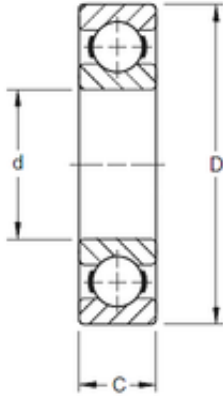

8 mm x 22 mm x 7 mm TIMKEN 38K Single Row Ball Bearings

Bearing No. 38K

Size	8x22x7 mm
Bore Diameter	8 mm
Outer Diameter	22 mm
Width	7 mm
d	8 mm
D	22 mm
B	7 mm
C	7 mm
Weight	0,009 Kg
Basic dynamic load rating (C)	3,65 kN

38K Bearing 2D drawings and 3D CAD models